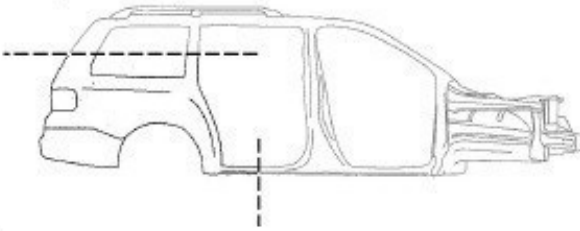

Mini Van Cut Sheet

Prices Reflect a Standard cut. Custom cuts are available.

Passenger Side

Center Post Cut

Driver Side

Text

Standard Post Cut = 6 inches both directions at top post, halfway through each bottom door opening.

Passenger Side

1/4 Panel Cut

Driver Side

Standard 1/4 Panel Cut = Halfway down the sail panel and halfway through each bottom door opening.

Passenger Side

Roof Cut

Driver Side

Standard Roof Cut = Halfway down each post.