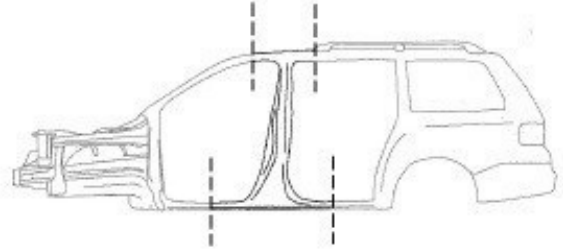

Mini Van Cut Sheet

Prices Reflect a Standard cut. Custom cuts are available.

Passenger Side

Center Post Cut

Driver Side

Text

Standard Post Cut = 6 inches both directions at top post, halfway through each bottom door opening.

Passenger Side

1/4 Panel Cut

Driver Side

Standard 1/4 Panel Cut = Halfway down the sail panel and halfway through each bottom door opening.

Passenger Side

Roof Cut

Driver Side

Standard Roof Cut = Halfway down each post.

Mark this picture for depth of cut

Top View

Please use the area below for a detail of cut instructions: