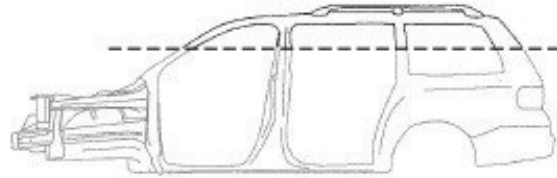

Mini Van Cut Sheet

Prices Reflect a Standard cut. Custom cuts are available.

Passenger Side

Center Post Cut

Driver Side

Text

Standard Post Cut = 6 inches both directions at top post, halfway through each bottom door opening.

Passenger Side

1/4 Panel Cut

Driver Side

Standard 1/4 Panel Cut = Halfway down the sail panel and halfway through each bottom door opening.

Passenger Side

Roof Cut

Driver Side

Standard Roof Cut = Halfway down each post.

Mark this picture for depth of cut

Top View

Please use the area below for a detail of cut instructions: