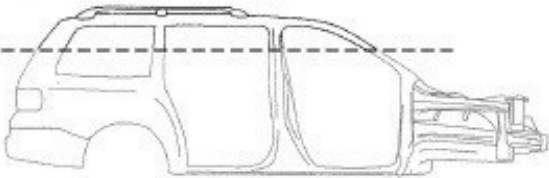

Mini Van Cut Sheet

Prices Reflect a Standard cut. Custom cuts are available.

Passenger Side

Center Post Cut

Driver Side

Text

Standard Post Cut = 6 inches both directions at top post, halfway through each bottom door opening.

Passenger Side

1/4 Panel Cut

Driver Side

Standard 1/4 Panel Cut = Halfway down the sail panel and halfway through each bottom door opening.

Passenger Side

Roof Cut

Driver Side

Standard Roof Cut = Halfway down each post.

Mark this picture for depth of cut

Top View

Please use the area below for a detail of cut instructions: