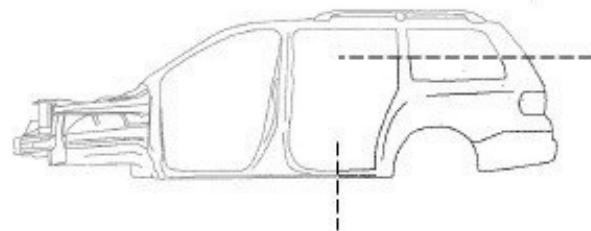

Mini Van Cut Sheet

Prices Reflect a Standard cut. Custom cuts are available.

Passenger Side

Center Post Cut

Driver Side

Text

Standard Post Cut = 6 inches both directions at top post, halfway through each bottom door opening.

Passenger Side

1/4 Panel Cut

Driver Side

Standard 1/4 Panel Cut = Halfway down the sail panel and halfway through each bottom door opening.

Passenger Side

Roof Cut

Driver Side

Standard Roof Cut = Halfway down each post.