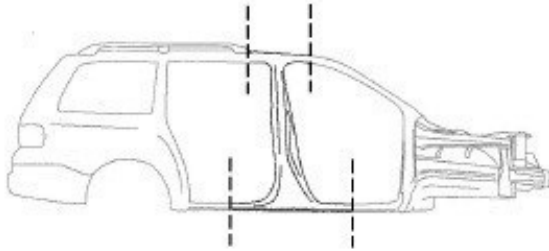

Mini Van Cut Sheet

Prices Reflect a Standard cut. Custom cuts are available.

Passenger Side

Center Post Cut

Driver Side

Text

Standard Post Cut = 6 inches both directions at top post, halfway through each bottom door opening.

Passenger Side

1/4 Panel Cut

Driver Side

Standard 1/4 Panel Cut = Halfway down the sail panel and halfway through each bottom door opening.

Passenger Side

Roof Cut

Driver Side

Standard Roof Cut = Halfway down each post.